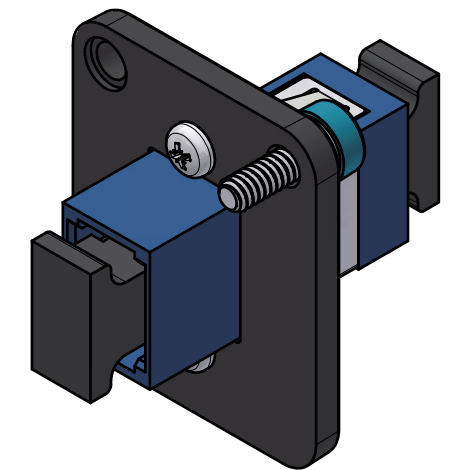

# Product Drawing

# UMF-SMS-SC-BL Connector Kit

Maxxum Indicator System (MIS)  
Blue colored cap supplied.

Supplied with  
2x Dust Plugs

Note: Parts as shown are for reference only, actual parts may vary

\* In the interest of improved design and performance, AVP reserves the right to make changes in its specifications without prior notice. Although every reasonable effort has been made to insure the accuracy of the information contained, photographs and/or drawings may differ slightly from the appearance or dimension of the actual product. All trademarks, trade names, logos, product names, and company names appearing are the property of their respective owners. Not responsible for typographical or data errors. Copyright © AVP MFG & Supply Inc.