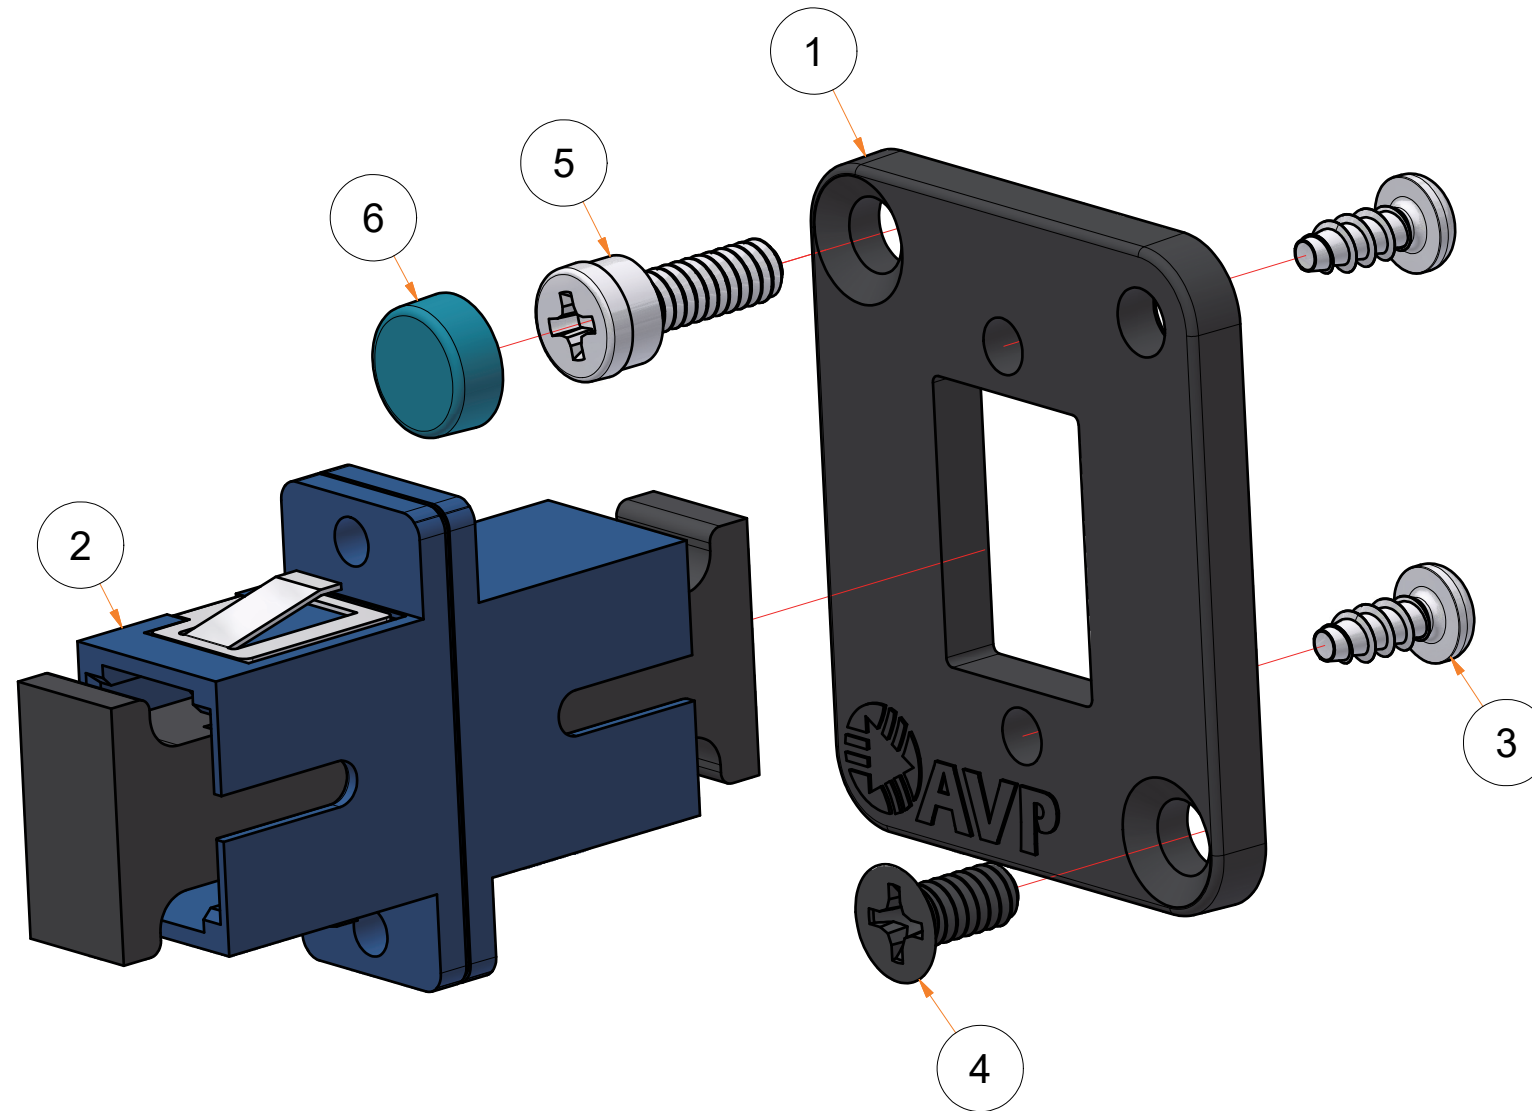

Parts List		
ITEM	QTY	PART No.
1	1	129923
2	1	241551
3	2	126147
4	1	126180
5	1	129916
6	1	126095

UMF-SMS-SC-BL Connector Kit

* In the interest of improved design and performance, AVP reserves the right to make changes in its specifications without prior notice. Although every reasonable effort has been made to insure the accuracy of the information contained, photographs and/or drawings may differ slightly from the appearance or dimension of the actual product. All trademarks, trade names, logos, product names, and company names appearing are the property of their respective owners. Not responsible for typographical or data errors. Copyright © AVP MFG & Supply Inc.

MIS
Ordering
Info

○ WHITE ● BEIGE ● YELLOW ● BROWN
● BLUE ● GRAY ● PURPLE ● GREEN
● RED ● AQUA ● BLACK ● ORANGE ● MAGENTA

MIS-30-COLOR
MIS-60-COLOR
MIS-100-COLOR

Replace "COLOR"
Eg: MIS-30-RED
to order 30 RED

MIS-30-Multi - 30 of each color
MIS-60-Multi - 60 of each color
MIS-100-Multi - 100 each color

SC Singlemode Simplex Blue Adapter, Polymer Housing, Zirconia Sleeve, Blue MIS, Adapter Plate(s) and/or Hardware, Maxxum Series

File Name: UMF-SMS-SC-BL-PD

P/N: 907190

Product Family: Universal Bulkhead Panel System, Maxxum Series

Date Drawn: 06-Oct-25

Page Number: 2 of 2

Revision: 8.0

Sheet Size: B

Drawn By: D.Brazeau

Checked By:

Approved By: