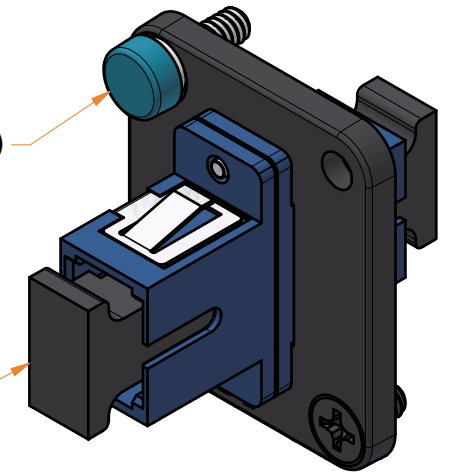

# Product Drawing

# UMF-SMS-SC-BL Connector Kit

Maxxum Indicator System (MIS)  
Blue colored cap supplied.

Supplied with  
2x Dust Plugs

Note: Parts as shown are for reference only, actual parts may vary

\* In the interest of improved design and performance, AVP reserves the right to make changes in its specifications without prior notice. Although every reasonable effort has been made to insure the accuracy of the information contained, photographs and/or drawings may differ slightly from the appearance or dimension of the actual product. All trademarks, trade names, logos, product names, and company names appearing are the property of their respective owners. Not responsible for typographical or data errors. Copyright © AVP MFG & Supply Inc.